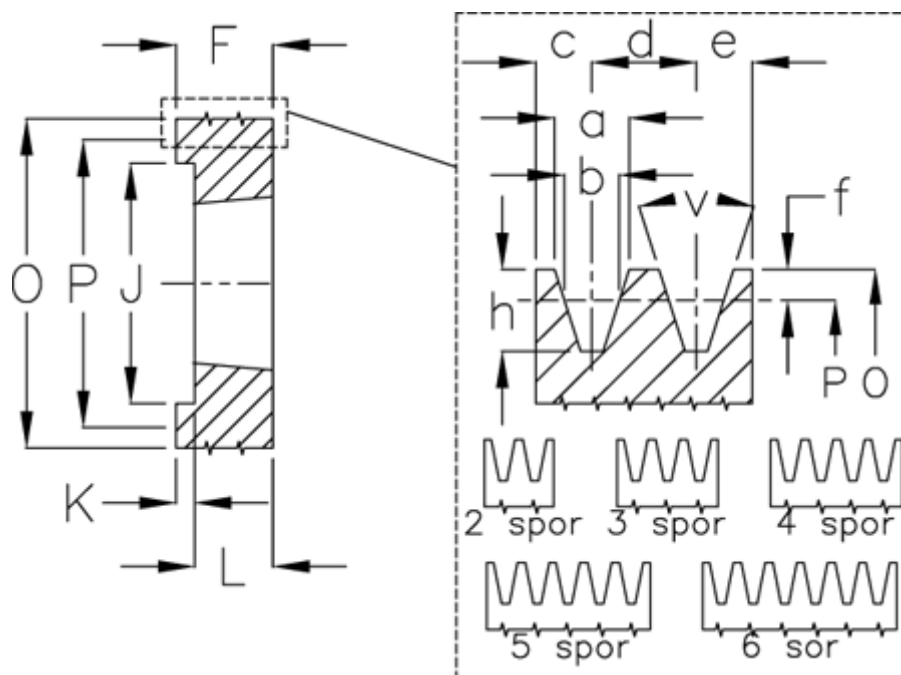

Article number: 604110018003

Description: V-belt pulley SPA 180/3 TL2517

Measures

a	= 12,7	For bush	= 2517	P	= 180
b	= 11	h	= 13,8	Type	= SPA
Bush ζ max	= 60	J	= 146.0	v	= 38 grader
c	= 10	K	= 5		
d	= 15	L	= 45		
e	= 10	m	= -		
f	= 2,8	Number of ribs	= 3		
F	= -	O	= 185,5		